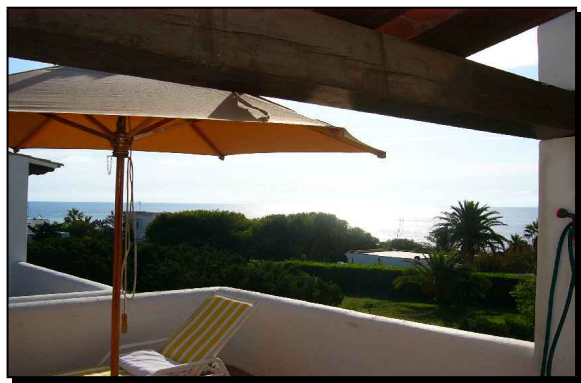

Ref. 00310

Chalet

Cala Esmeralda

- Beds: 13
- Baths: 6
- Land (m<sup>2</sup>): 900
- Built (m<sup>2</sup>): 450

Well maintained seaview Villa with swimming pool, situated in the residential area of Cala Esmeralda in Cala d'Or. The villa and the divided into 3 apartments guesthouse, have over 120m<sup>2</sup> terraces, 3 barbeque areas, 3 fire places, 2 laundries, Garage with space for 3 cars, oil central heating, SAT-tv, telephone, fax and internet connection.